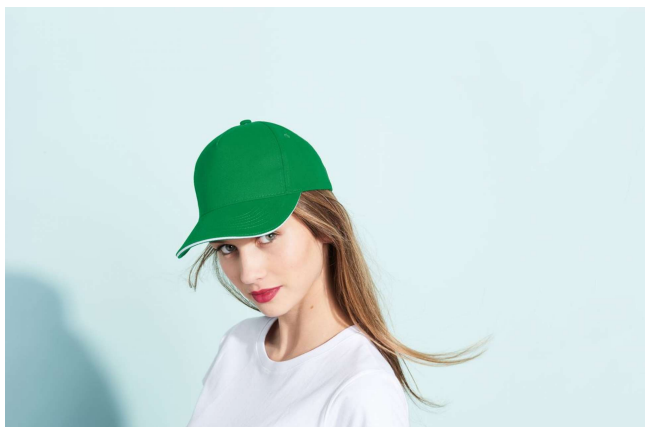

SO00594 LONG BEACH 5 PANEL CAP

FŐ TULAJDONSÁGOK

QUALITY

100% heavy brushed cotton

260 gsm

Preformed sandwich peak

4 embroidered ventilation eyelets

Adjustable back fastening with metal buckle

ONE SIZE

 2015: 337. o.

 2014: 317. o.

MÉRET JELLEMZŐK (CM)

	U	
db/ 	100	

SZÍNEK:

 Army/Beige	 Beige	 Black	 Black/Red	 Bottle Green
 Chocolate/Beige	 Dark Grey/Light Grey	 Dark Grey/Orange	 Denim	 French Navy
 French Navy/White	 Gold	 Kelly Green/White	 Lime	 Orange
 Red	 Red/White	 Royal Blue	 Royal Blue/White	 White